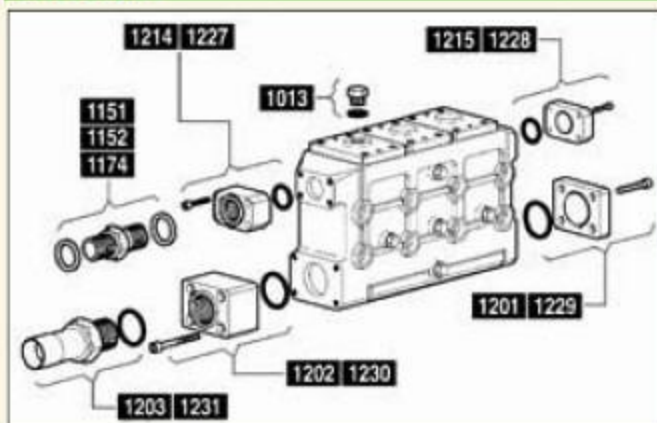

LH Series

Part No	Type	Description	Code
KIT1013	Outlet	1/4" BSPM Hex Plug	K
KIT1151	Outlet	1 1/4" BSPM 1 1/2" BSPM	K
KIT1152	Outlet	1 1/4" BSPM x 1 1/4" BSPM	K
KIT1201	Inlet	Blanking plate	K
KIT1202	Inlet	Adaptor block x 3" BSPF	K
KIT1203	Inlet	3" BSPM X 90mm barb	K
KIT1214	Outlet	Adaptor block x 1 1/4" BSPF	K
KIT1215	Outlet	Blanking plate	K
KIT1174	Outlet	1 1/4" BSPM x 1 1/4" BSPM	K