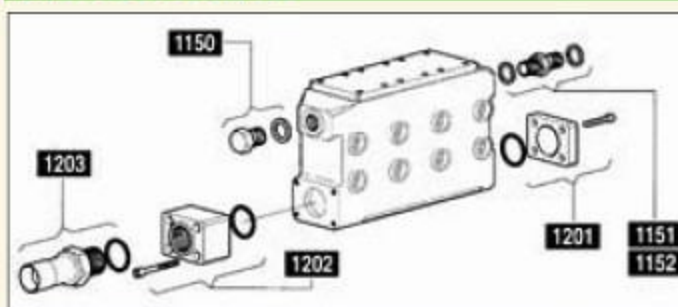

Pratissoli Pump Connection Kits - tel. 01224 749051

MS Series

| Part No | Type | Description | Code |
|---------|--------|------------------------------|------|
| KIT1150 | Outlet | 1 1/4" BSPM Hex Plug | K |
| KIT1151 | Outlet | 1 1/4" BSPM 1 1/2" BSPM | K |
| KIT1152 | Outlet | 1 1/4" BSPM x 1 1/4" BSPM | K |
| KIT1153 | Inlet | Blanking plate | K |
| KIT1154 | Inlet | 76mm 90° Hose Barb | K |
| KIT1155 | Inlet | Adaptor block x 2 1/2" BSPF | K |
| KIT1156 | Inlet | 2 1/2" BSPM x 76mm Hose Barb | K |
| KIT1173 | Outlet | 1 1/4" BSPM x Hex Plug | K |
| KIT1174 | Outlet | 1 1/4" BSPM x 1 1/4" BSPM | K |
| KIT1175 | Inlet | Blanking plate | K |
| KIT1176 | Inlet | Adaptor block x 2 1/2" BSPF | K |
| KIT1177 | Inlet | 2 1/2" BSPM x 76mm Hose Barb | K |

MK 55 60 65 Series

| Part No | Type | Description | Code |
|---------|--------|---------------------------|------|
| KIT1150 | Outlet | 1 1/4" BSPM Hex Plug | K |
| KIT1151 | Outlet | 1 1/4" BSPM 1 1/2" BSPM | K |
| KIT1152 | Outlet | 1 1/4" BSPM x 1 1/4" BSPM | K |
| KIT1201 | Inlet | Blanking plate | K |
| KIT1202 | Inlet | Adaptor block x 3" BSPF | K |
| KIT1203 | Inlet | 3" BSPM x 90mm barb | K |