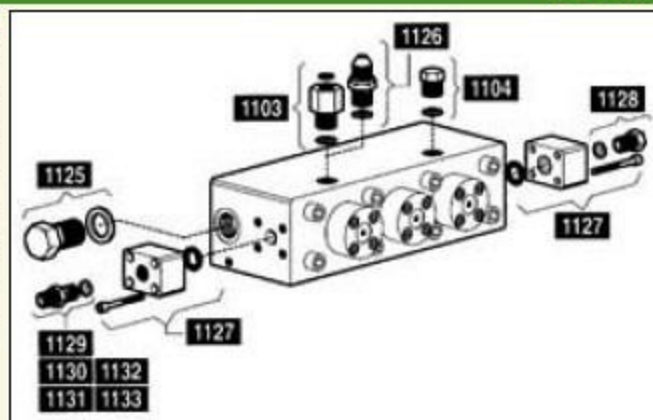

Part No	Type	Description	Code
KIT1103	Outlet	1/2" BSPM x 1/2" BSPF	K
KIT1104	Outlet	1/2" BSPM Hex Plug	K
KIT1125	Inlet	1 1/2" BSPM Hex Plug	K
KIT1126	Outlet	1/2" BSPM x 5/8" UNF	K
KIT1127	Outlet	Adaptor block x 3/4" BSPF	K
KIT1128	Outlet	3/4" BSPM Hex Plug	K
KIT1129	Outlet	3/4" BSPM x 3/8" BSPM	K
KIT1130	Outlet	3/4" BSPM x M20 x 1.5	K
KIT1131	Outlet	3/4" BSPM x M22 x 1.5	K
KIT1132	Outlet	3/4" BSPM x M24 x 1.5	K
KIT1133	Outlet	3/4" BSPM x M36 x 2	K