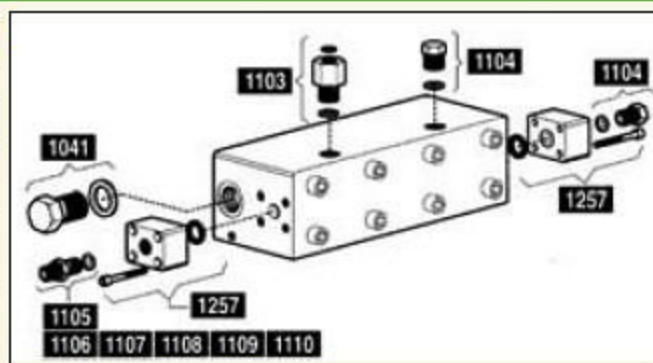

Part No	Type	Description	Code
KIT1041	Inlet	3/4" BSPM Hex Plug	K
KIT1103	Outlet	1/2" BSPM x 1/2" BSPF	K
KIT1104	Outlet	1/2" BSPM Hex Plug	K
KIT1105	Outlet	1/2" BSPM x 1/4" BSPM	K
KIT1106	Outlet	1/2" BSPM x 3/8" BSPM	K
KIT1107	Outlet	1/2" BSPM x M14	K
KIT1108	Outlet	1/2" BSPM x M20	K
KIT1109	Outlet	1/2" BSPM x M22	K
KIT1110	Outlet	1/2" BSPM x M24	K
KIT1257	Outlet	Adaptor block x 1/2" BSPF	K