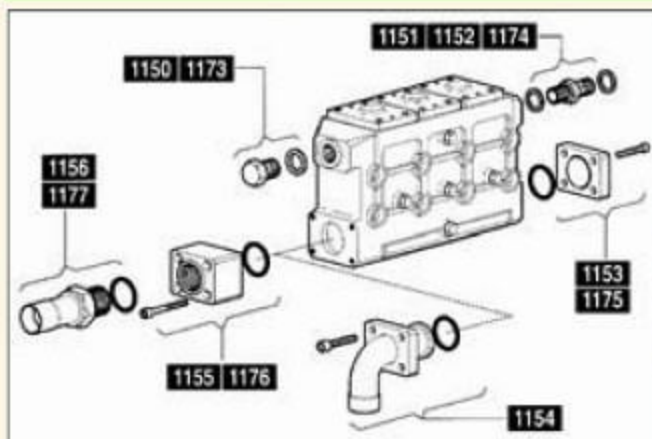

Pratissoli Pump Connection Kits - tel. 01224 749051

MS Series

| Part No | Type | Description | Code |
|---------|--------|------------------------------|------|
| KIT1150 | Outlet | 1 1/4" BSPM Hex Plug | K |
| KIT1151 | Outlet | 1 1/4" BSPM 1 1/2" BSPM | K |
| KIT1152 | Outlet | 1 1/4" BSPM x 1 1/4" BSPM | K |
| KIT1153 | Inlet | Blanking plate | K |
| KIT1154 | Inlet | 76mm 90° Hose Barb | K |
| KIT1155 | Inlet | Adaptor block x 2 1/2" BSPF | K |
| KIT1156 | Inlet | 2 1/2" BSPM x 76mm Hose Barb | K |
| KIT1173 | Outlet | 1 1/4" BSPM x Hex Plug | K |
| KIT1174 | Outlet | 1 1/4" BSPM x 1 1/4" BSPM | K |
| KIT1175 | Inlet | Blanking plate | K |
| KIT1176 | Inlet | Adaptor block x 2 1/2" BSPF | K |
| KIT1177 | Inlet | 2 1/2" BSPM x 76mm Hose Barb | K |

MK 55 60 65 Series

| Part No | Type | Description | Code |
|---------|--------|---------------------------|------|
| KIT1150 | Outlet | 1 1/4" BSPM Hex Plug | K |
| KIT1151 | Outlet | 1 1/4" BSPM 1 1/2" BSPM | K |
| KIT1152 | Outlet | 1 1/4" BSPM x 1 1/4" BSPM | K |
| KIT1201 | Inlet | Blanking plate | K |
| KIT1202 | Inlet | Adaptor block x 3" BSPF | K |
| KIT1203 | Inlet | 3" BSPM x 90mm barb | K |

MKS 55 60 65 Series

| Part No | Type | Description | Code |
|---------|--------|---------------------------|------|
| KIT1150 | Outlet | 1 1/4" BSPM Hex Plug | K |
| KIT1151 | Outlet | 1 1/4" BSPM 1 1/2" BSPM | K |
| KIT1152 | Outlet | 1 1/4" BSPM x 1 1/4" BSPM | K |
| KIT1201 | Inlet | Blanking plate | K |
| KIT1202 | Inlet | Adaptor block x 3" BSPF | K |
| KIT1203 | Inlet | 3" BSPM x 90mm barb | K |