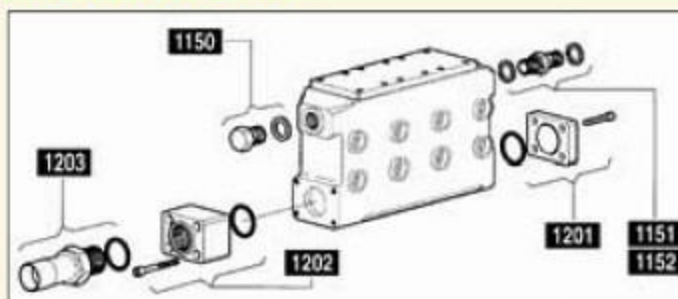

MKS 55 60 65 Series

Part No	Type	Description	Code
KIT1150	Outlet	1 1/4" BSPM Hex Plug	K
KIT1151	Outlet	1 1/4" BSPM 1 1/2" BSPM	K
KIT1152	Outlet	1 1/4" BSPM x 1 1/4" BSPM	K
KIT1201	Inlet	Blanking plate	K
KIT1202	Inlet	Adaptor block x 3" BSPF	K
KIT1203	Inlet	3" BSPM x 90mm barb	K